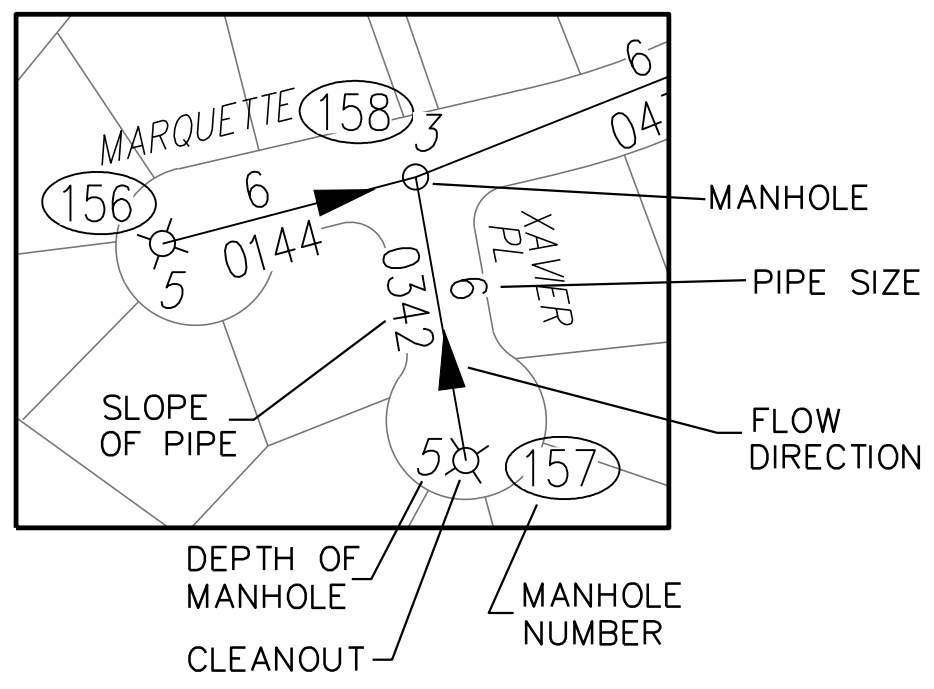

LEGEND

CITY OF CLAYTON  
SEWER MAP  
JANUARY 2017

MON, NOV 28, 2016 02:50 P. BJB SHT 4 Z:\CITY OF CLAYTON\DWG\WASTE WATER SYSTEM\CLAYTON CITY SEWER MAP - V5.DWG X-REFS, CITY OF CLAYTON BASE - V4.DWG, SEWERS 10-15-2013.DWG