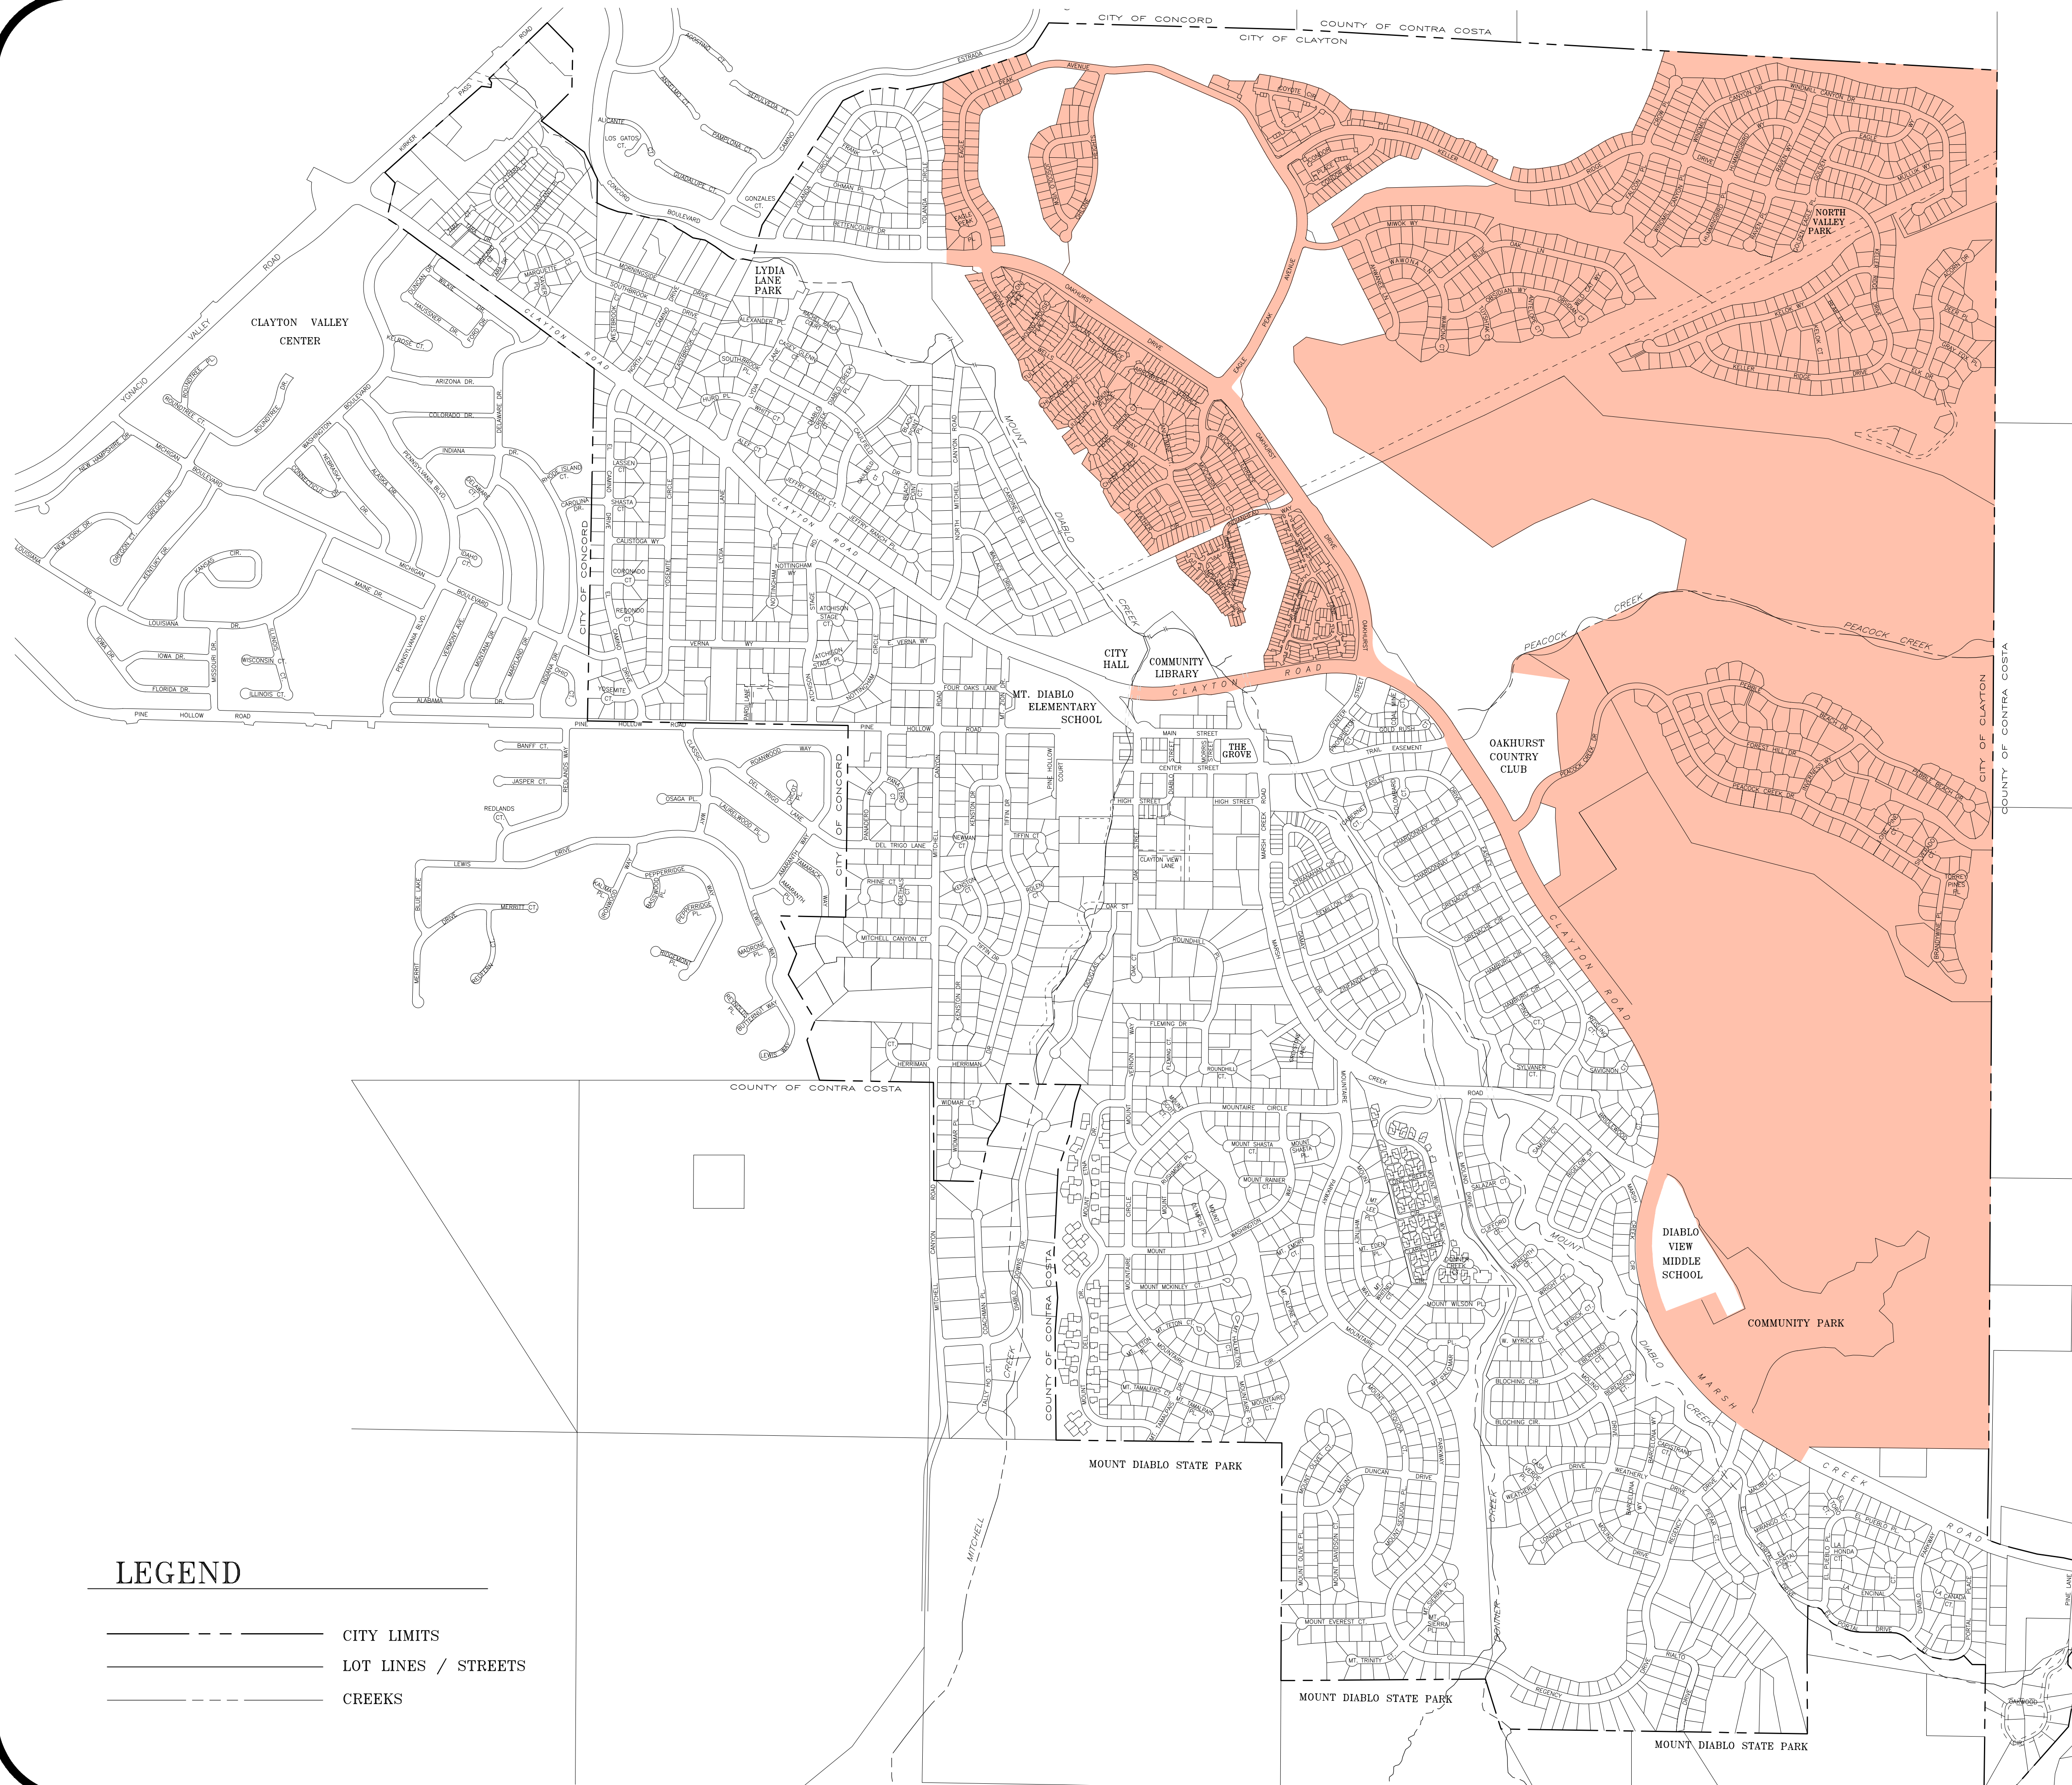

OAKHURST

GEOLOGIC HAZARD ABATEMENT DISTRICT

GHAD PROPERTIES

- LEGEND**
- CITY LIMITS
 - LOT LINES / STREETS
 - CREEKS